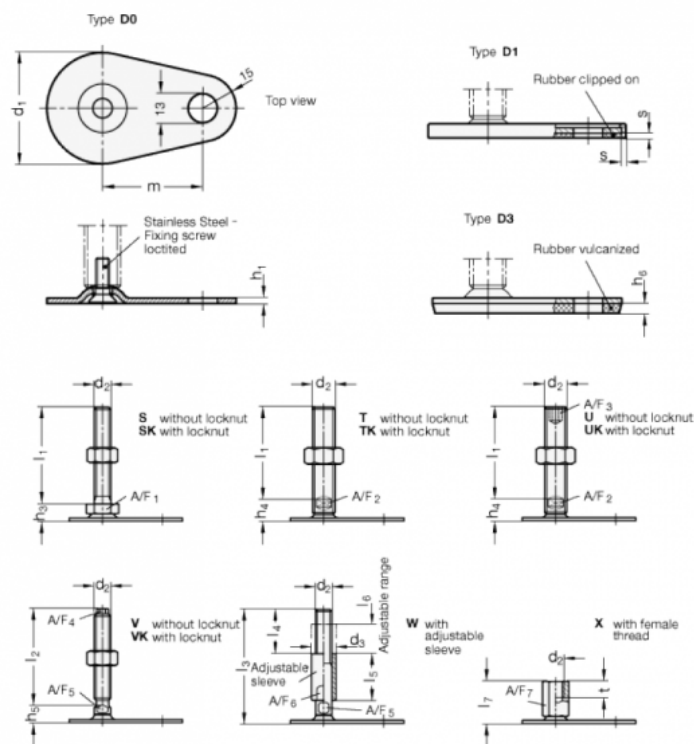

Article number: 204380M16125D0TK
 Description: E+G levelling foot
 GN 43-80-M16-125-D0-TK
 Note: TK With nut, Wrench flat at the bottom

Measures

A/F2 = 12	s =
d1 = 80	
d2 = M16	
h1 = 3	
h4 = 18	
h6 =	
l1 = 125	
m = 70	